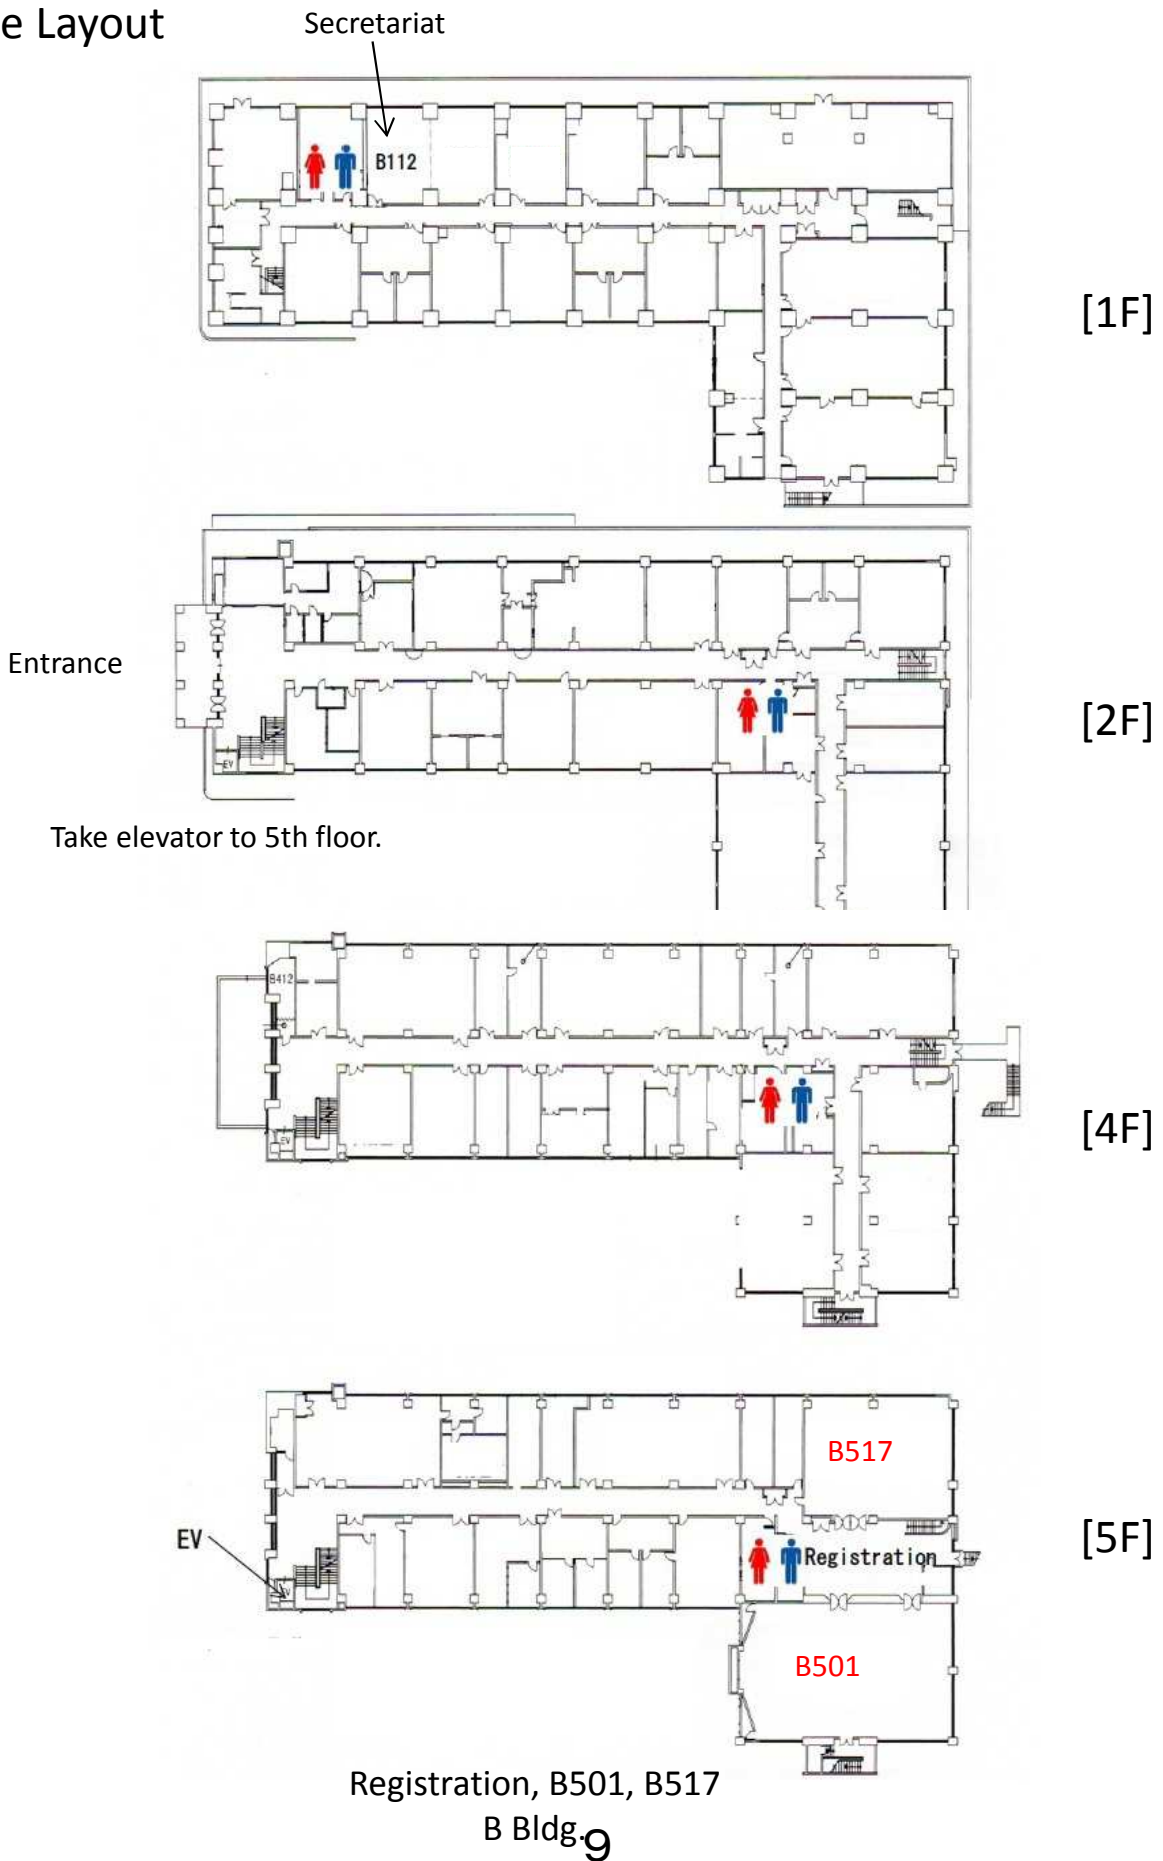

Venue Layout

Campus Map (No Smoking)

Princess Line Bus timetable to the Kyoto Station "kyotojyosidaigaku-mae"

- 17:09, 17:25, 17:41, 17:57
- 18:13, 18:29, 18:45
- 19:01, 19:17, 19:33, 19:49
- 20:05, 20:21

Princess Line Bus

Venue Layout

Venue Layout

Poster Session
'Student Hall'
D Bldg. [1F]

Cafeteria
A Bldg. [B1F]