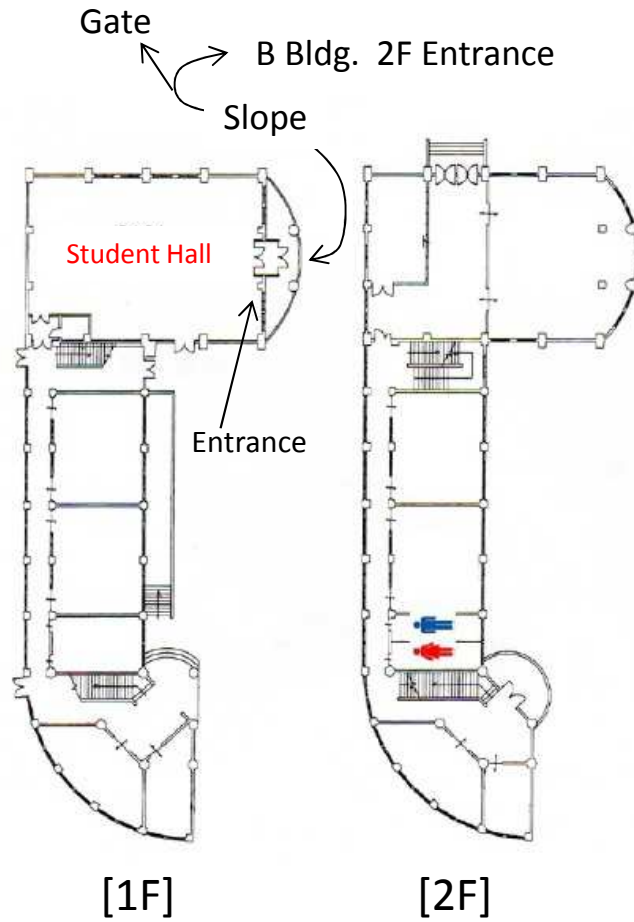

Venue Layout

Campus Map (No Smoking)

Princess Line Bus timetable to the Kyoto Station "kyotojyosidaigaku-mae"

- 17:09, 17:25, 17:41, 17:57
- 18:13, 18:29, 18:45
- 19:01, 19:17, 19:33, 19:49
- 20:05, 20:21

Princess Line Bus

Venue Layout

Venue Layout

Poster Session
'Student Hall'
D Bldg. [1F]

Cafeteria
A Bldg. [B1F]