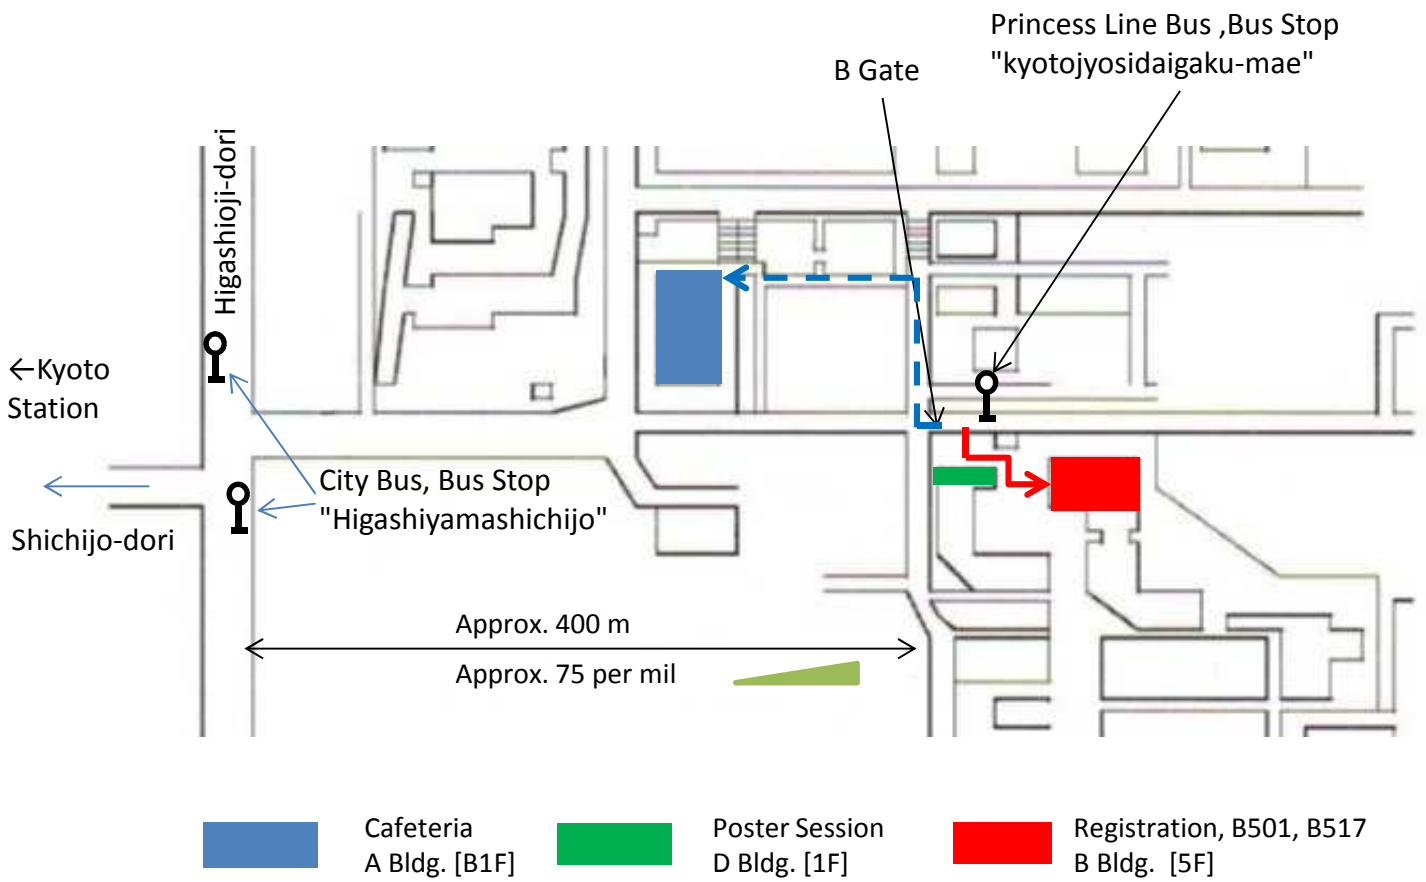

Venue Layout

Campus Map (No Smoking)

Princess Line Bus timetable to the Kyoto Station "kyotojyosidaigaku-mae"

- 17:09, 17:25, 17:41, 17:57
- 18:13, 18:29, 18:45
- 19:01, 19:17, 19:33, 19:49
- 20:05, 20:21

Princess Line Bus

Venue Layout

Venue Layout

Poster Session
'Student Hall'
D Bldg. [1F]

Cafeteria
A Bldg. [B1F]